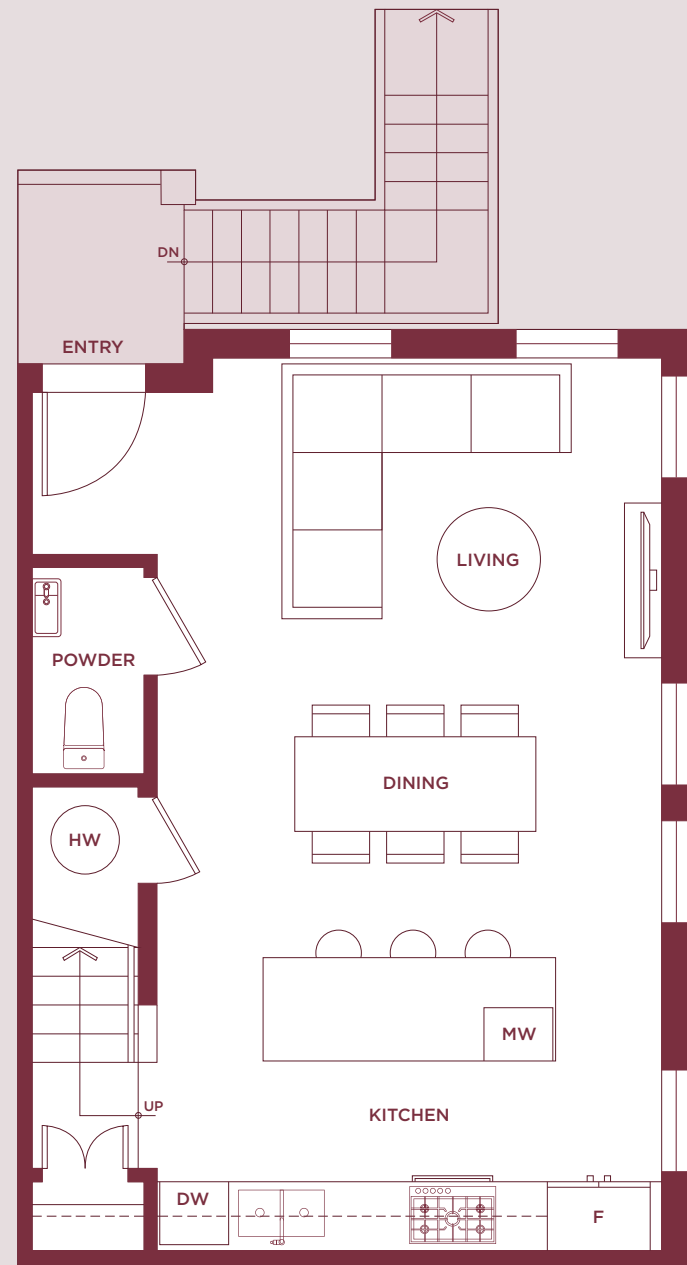

C6

TOWNHOME
3 BEDROOM | 2.5 BATHROOM

INTERIOR: 1,375 - 1,385 SQ FT
EXTERIOR: 150 SQ FT
TOTAL: 1,525 - 1,535 SQ FT

MAIN

SECOND

UPPER