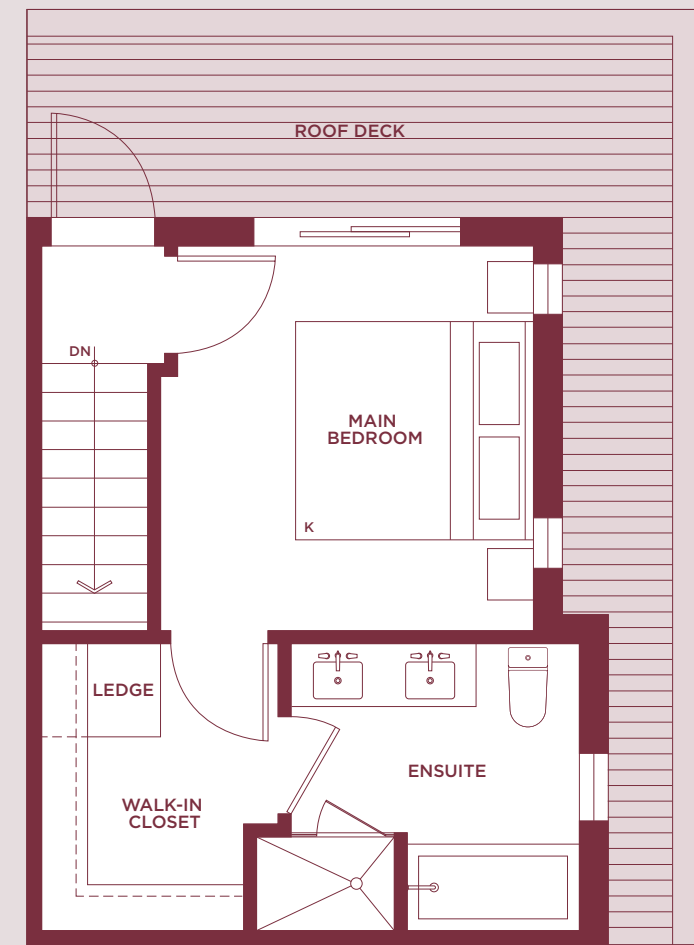

C6

TOWNHOME
3 BEDROOM | 2.5 BATHROOM

INTERIOR: 1,375 - 1,385 SQ FT
EXTERIOR: 150 SQ FT
TOTAL: 1,525 - 1,535 SQ FT

MAIN

SECOND

UPPER