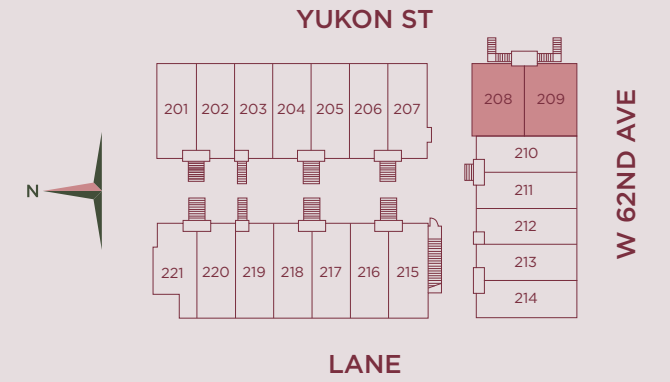

C6

TOWNHOME
3 BEDROOM | 2.5 BATHROOM

INTERIOR: 1,375 - 1,385 SQ FT
EXTERIOR: 150 SQ FT
TOTAL: 1,525 - 1,535 SQ FT

MAIN

SECOND

UPPER