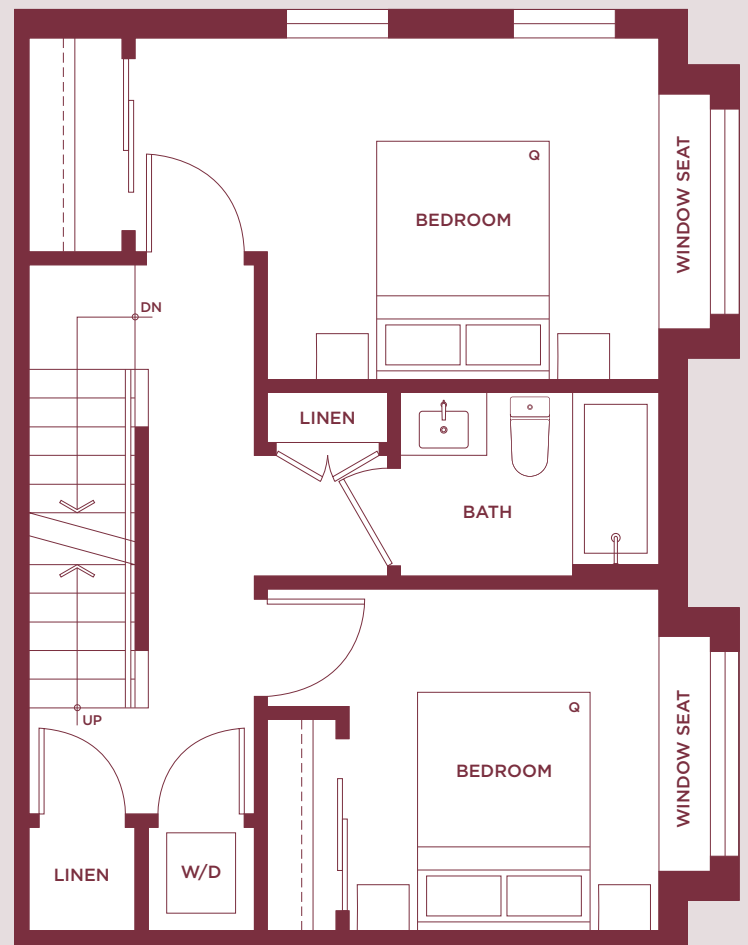

C6

TOWNHOME
3 BEDROOM | 2.5 BATHROOM

INTERIOR: 1,375 - 1,385 SQ FT
EXTERIOR: 150 SQ FT
TOTAL: 1,525 - 1,535 SQ FT

MAIN

SECOND

UPPER